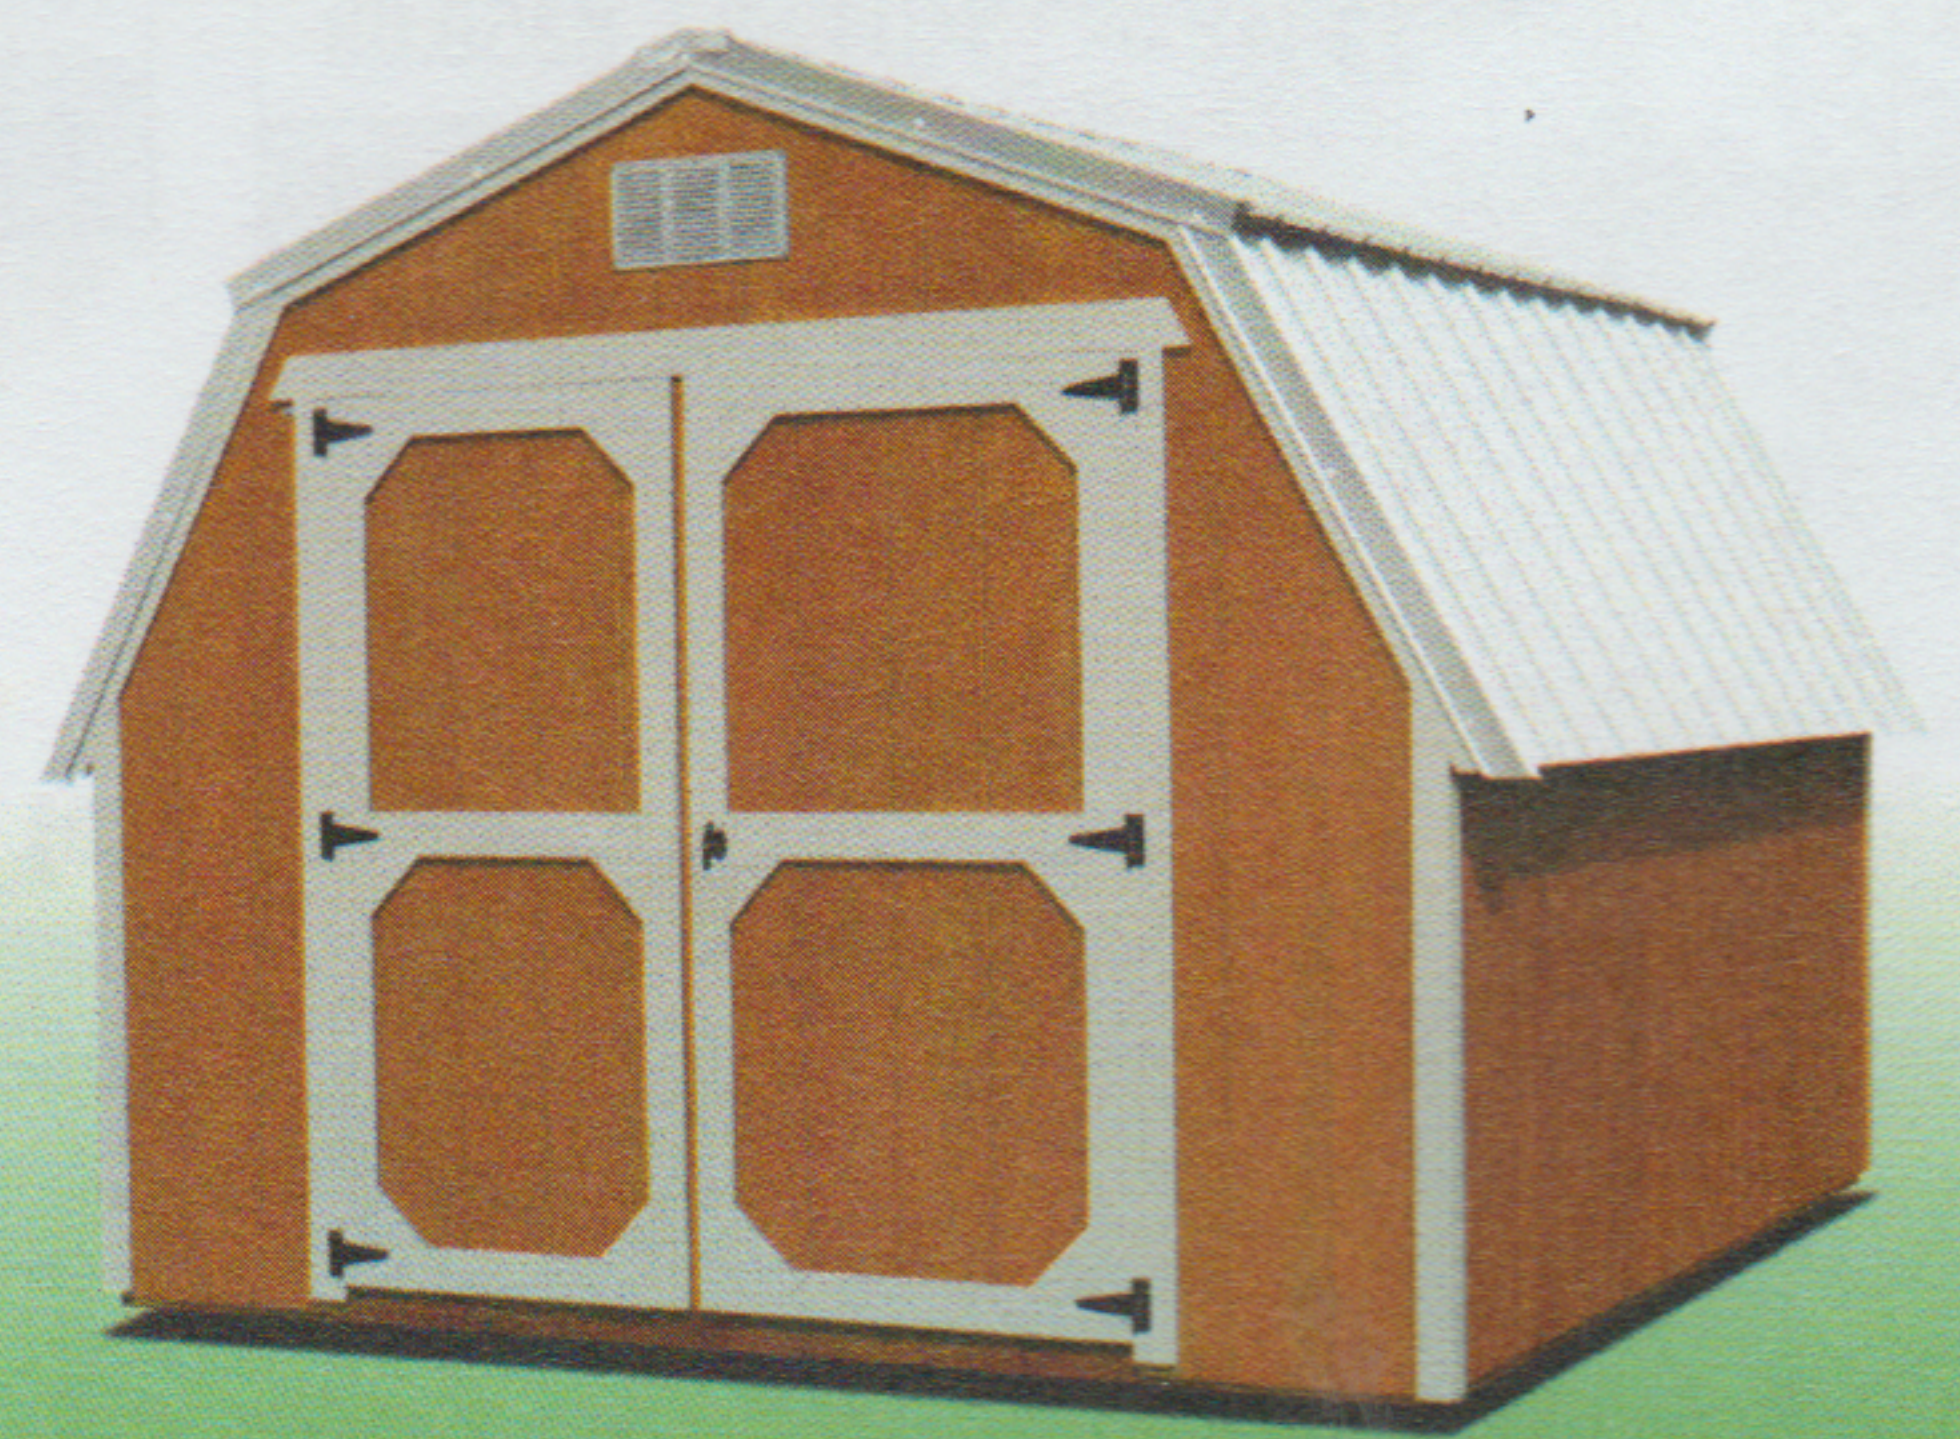

The Original Derksen Barn